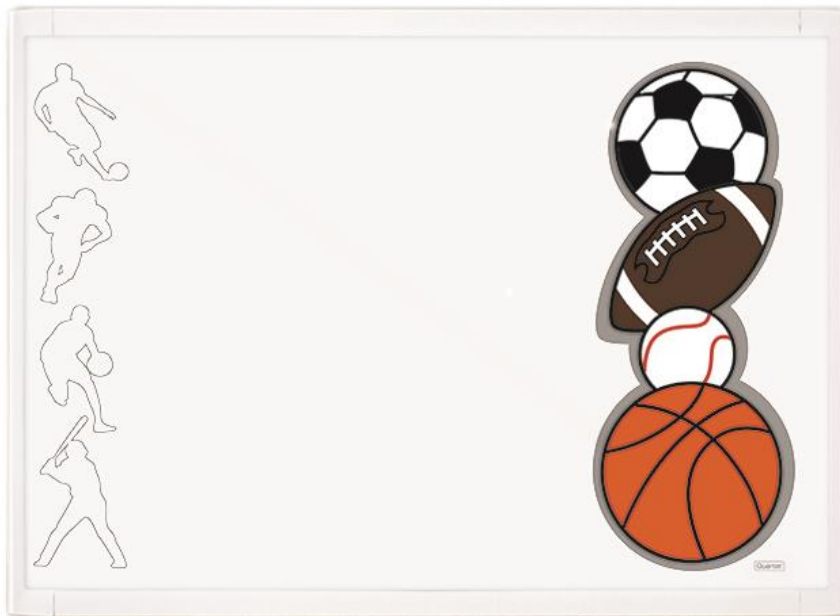

# White Frame Sports Combination Board

## Boards

Jot down important notes or pin them up on this foam and magnetic surface combination board that offers the best of both worlds!

### Features & Benefits

- Sleek and lightweight design with multi-functionality
- Magnetic dry erase surface with tackable foam area
- Attractive sportball theme design adds a fun touch to decor
- Mounting: Self-stick pads

### Technical Specifications

Product Code	Dimension (mm)
QBD30001	23" x 17"

**Surface:** Foam+ Magnetic dry erase  
**Frame:** White plastic  
**Mounting:** Self-stick pads